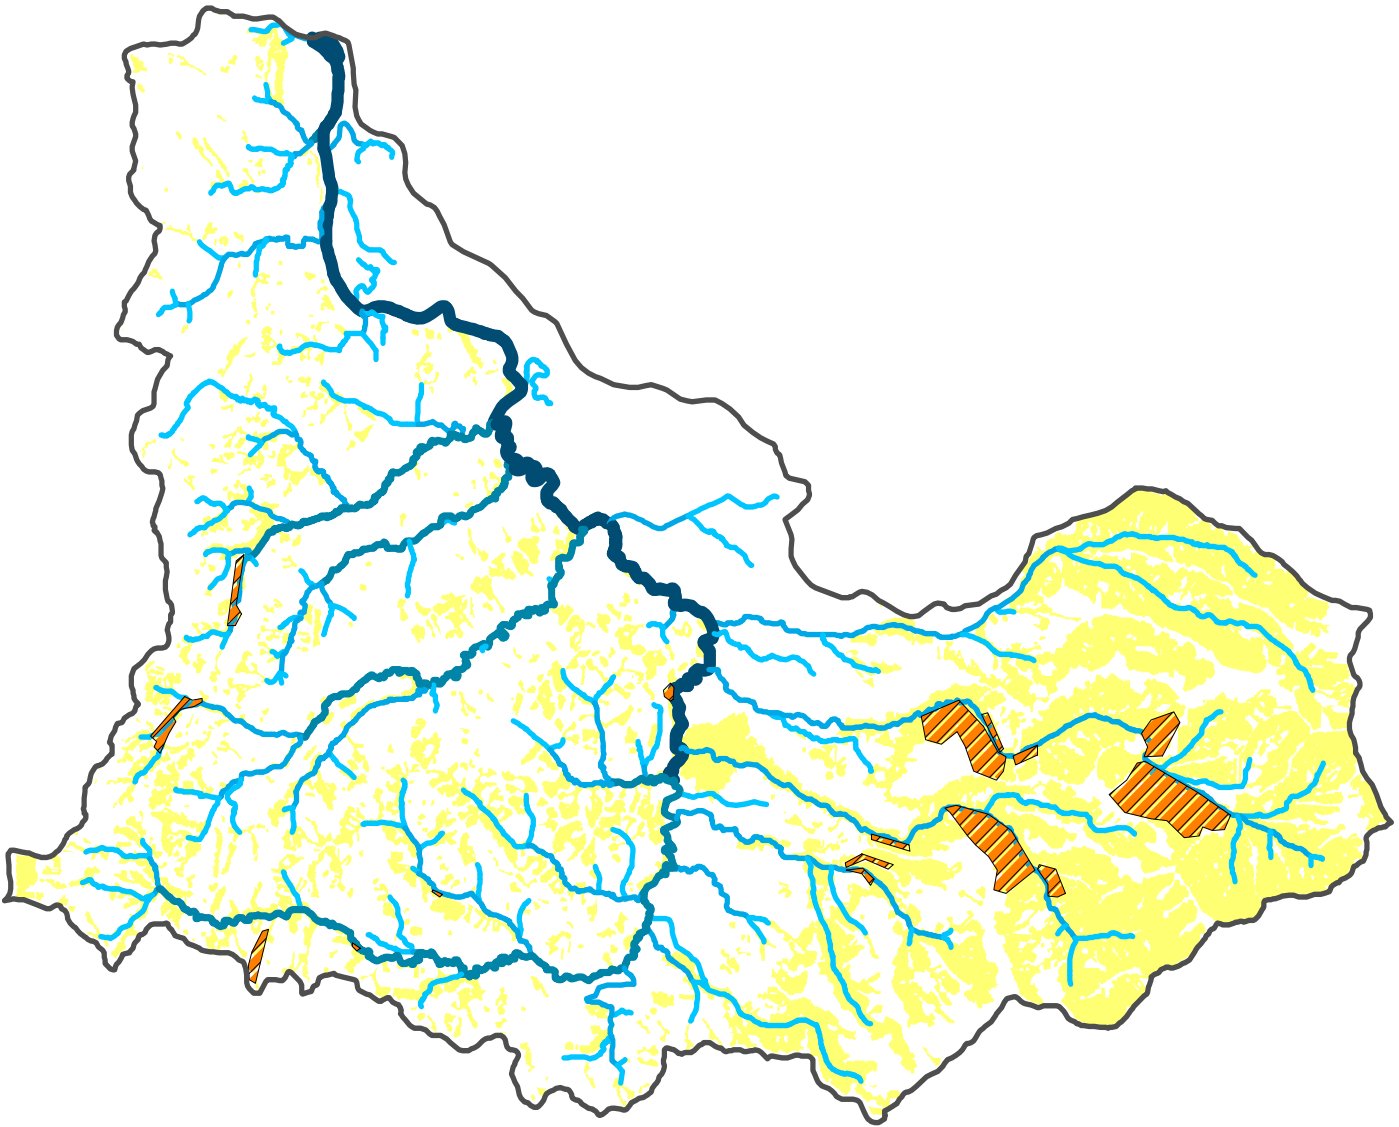

### Landslide Potential

-  Tillamook River Watershed
-  High Risk Rapidly Moving Landslide
-  Moderate Risk Rapidly Moving Landslide

Map 1e - Landslide Potential