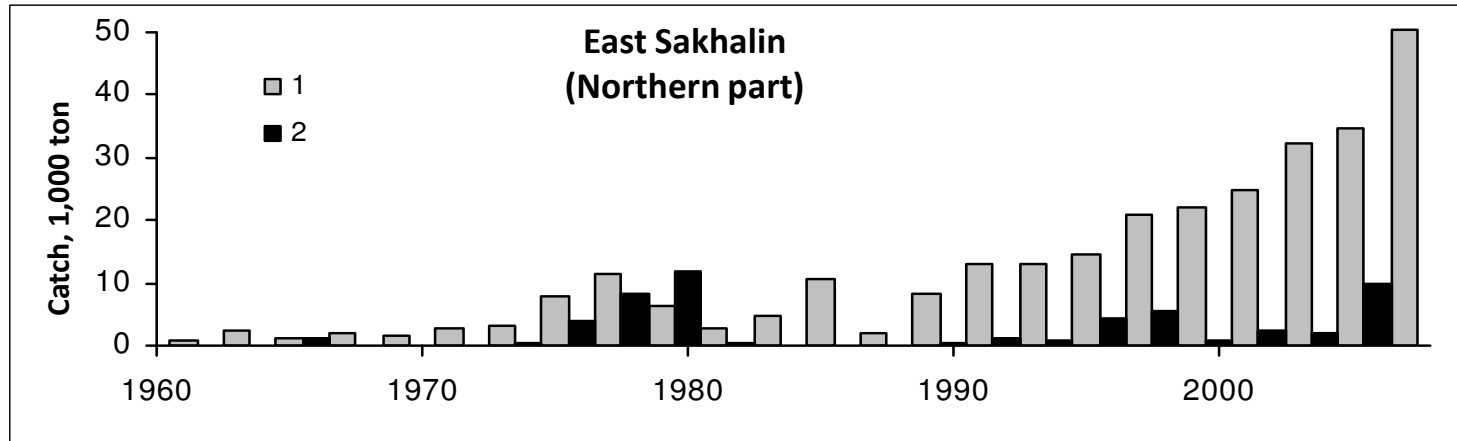

Pink Salmon Catch In Sakhalin Coastal Waters (A.M.Kaev, 2007)

Location of Salmon Hatcheries on Sakhalin Island

● Hatcheries built prior to 1990

● Hatcheries built prior after 1990