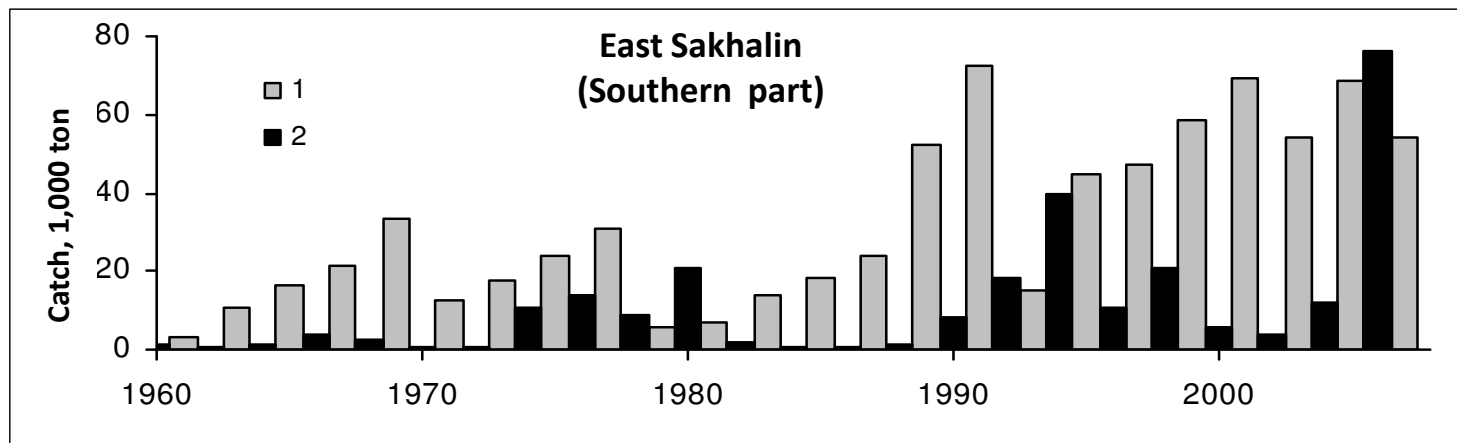

Pink Salmon Catch In Sakhalin Coastal Waters (A.M.Kaev, 2007)

Location of Salmon Hatcheries on Sakhalin Island

● Hatcheries built prior to 1990

● Hatcheries built prior after 1990