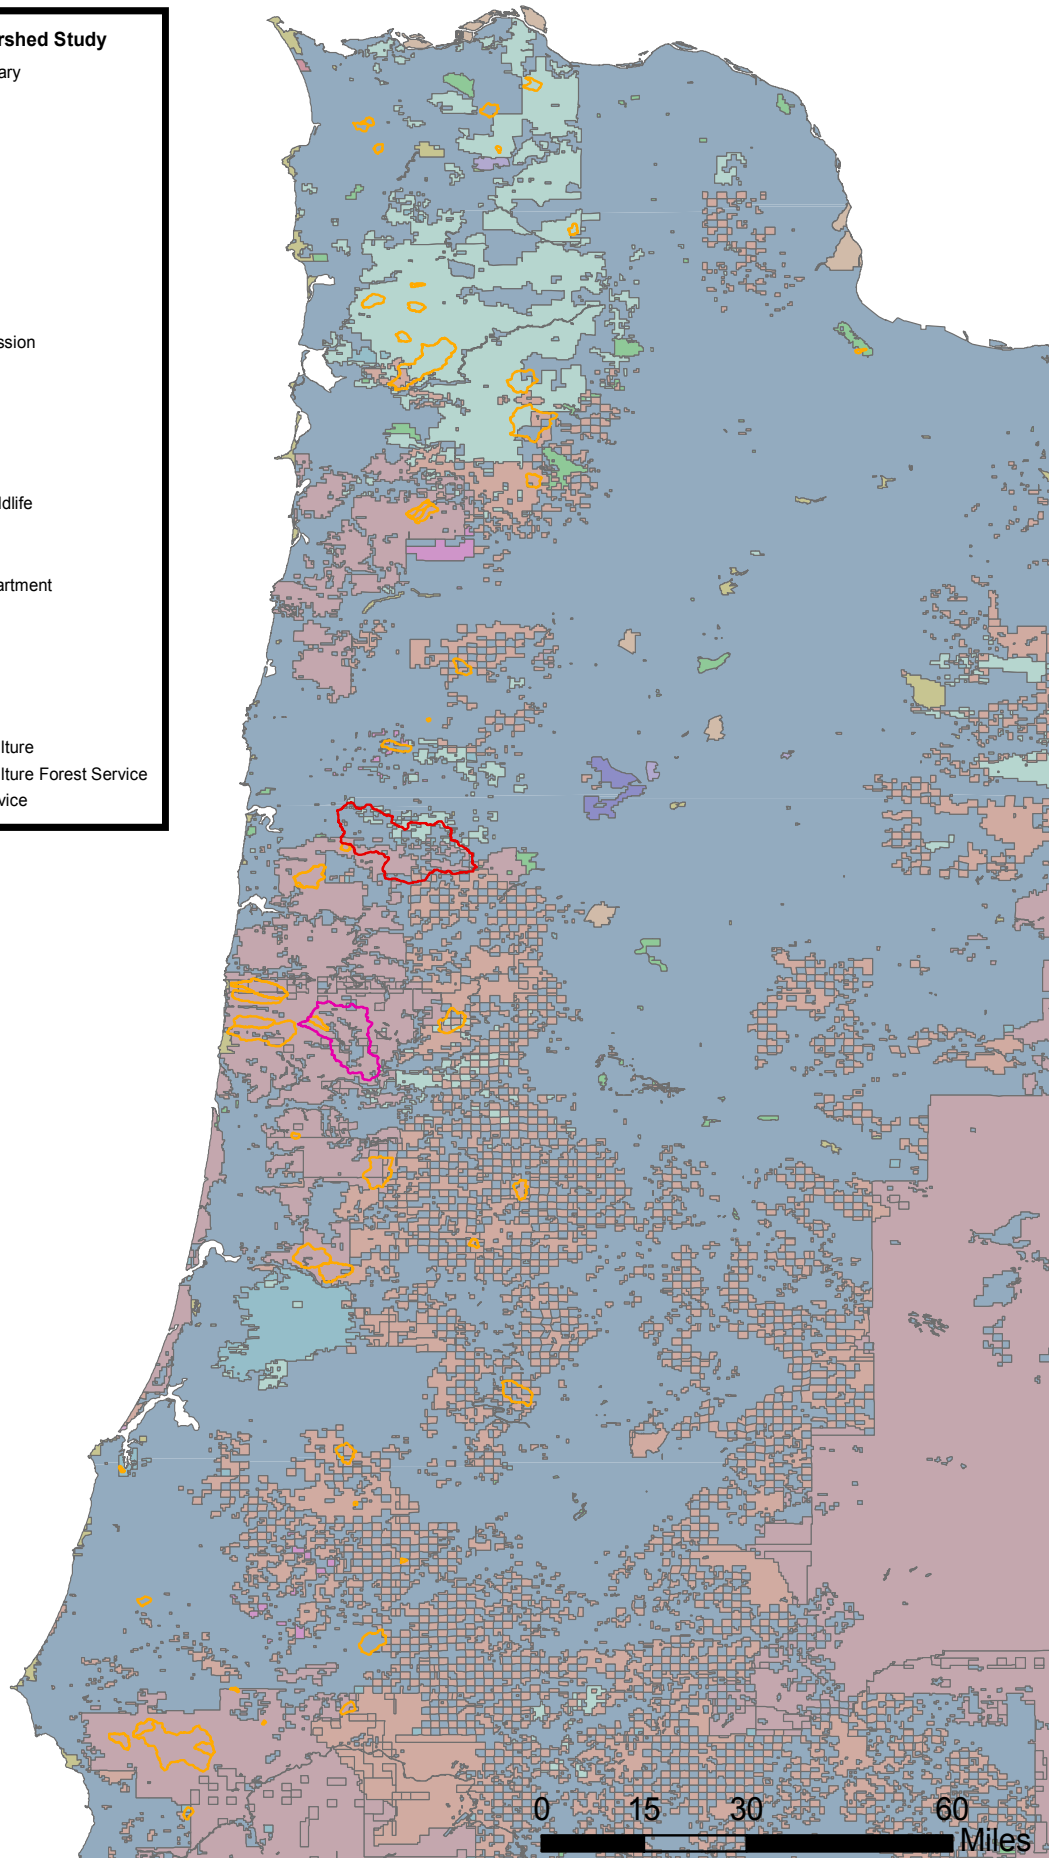

**Big Elk Creek - Indian Creek Watershed Study**

- Big Elk 5th Field Watershed Boundary
- Indian Creek 5th Field Watershed
- Reference Watersheds

**Land Manager**

- Bonneville Power Administration
- Bureau of Indian Affairs
- Bureau of Land Management
- Bureau of Reclamation
- Department of Defense
- Federal Aviation Administration
- Federal Energy Regulatory Commission
- General Services Administration
- Indian Allotment Fee
- Indian Allotment Trust
- Local Government
- National Park Service
- Oregon Department of Fish and Wildlife
- Oregon Department of Forestry
- Oregon Department of State Lands
- Oregon Parks and Recreation Department
- Private
- State
- Undefined
- United States Coast Guard
- United States Corps of Engineers
- United States Department of Agriculture
- United States Department of Agriculture Forest Service
- United States Fish and Wildlife Service

Map I - All Reference Watershed Locations and Land Manager